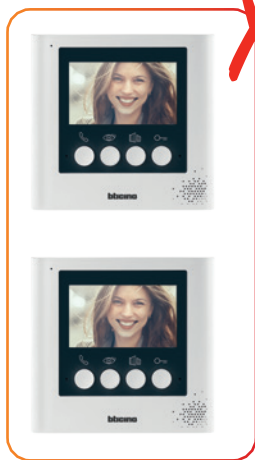

DO YOU ALREADY

ONE-FAMILY HOUSE

TWO-FAMILY HOUSE