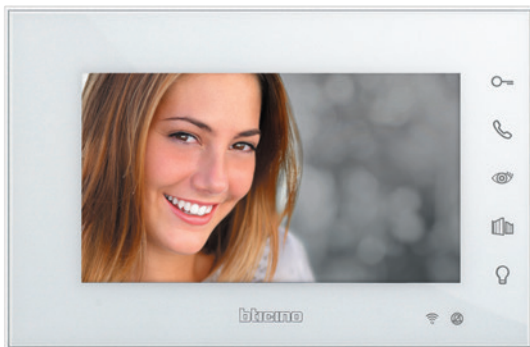

Connected internal unit
BT-332851
BT-332855