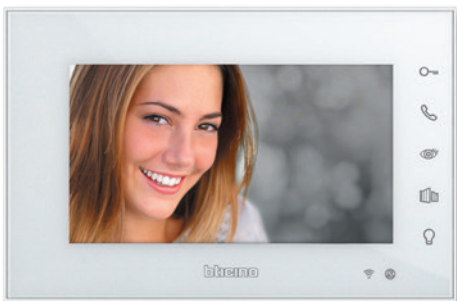

# EASY KIT

The **video door entry system** always connected: security for your home at your fingertips

Wiring with only 2 wire

You can expand your kit