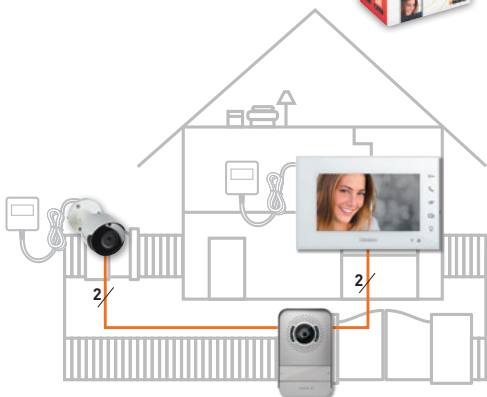

# EASY KIT **APP**

With **a single APP** you can answer calls wherever you are and view the images of all the cameras connected to the system, even those of Netatmo

**NETATMO** Smart Indoor Camera

**NETATMO** Smart Outdoor Camera

# WHAT DO

Manage  
**one entrance**

## INSTALL 1 VIDEOKIT

Add and mix up to 2 additional video internal units

Manage  
**one entrance + one camera**