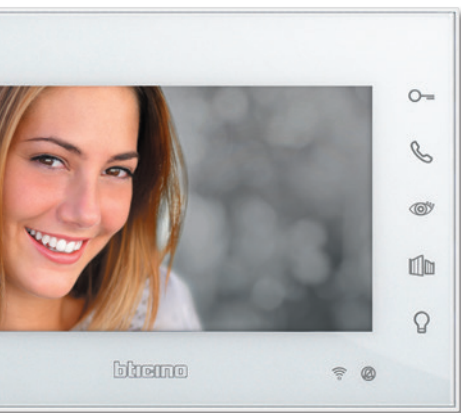

SMART SOLUTION
FOR YOUR SECURITY

bticino