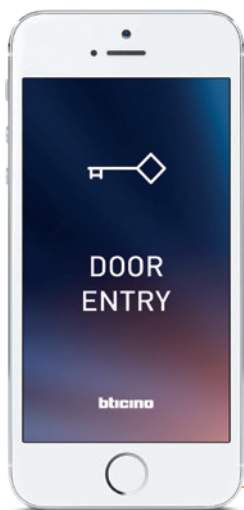

### **Video surveillance**

View cameras when you are away from home

# DOOR ENTRY

One APP for  
**all your needs**

Dedicated APP DOOR  
ENTRY EASY KIT

Additional CCTV Camera

Video entrance panel

# EASY KIT **APP**

With **a single APP** you can answer calls wherever you are and view the images of all the cameras connected to the system, even those of Netatmo

**NETATMO** Smart Indoor Camera

**NETATMO** Smart Outdoor Camera