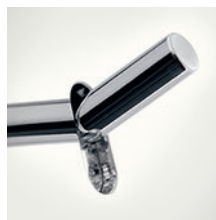

ÉPURE

Embodying the essence of composition

THE **ÉPURE** STYLE COMPRISES CRISP LINES FOR CLEAN SPACES. A SLEEK DESIGN WITH CLEAR-CUT EDGES, RIGHT ANGLES, AND ELEGANTLY SIMPLE LEVERS IS IDEAL FOR

**MINIMALIST INTERIORS WITH
AN ASSERTIVE TOUCH.**